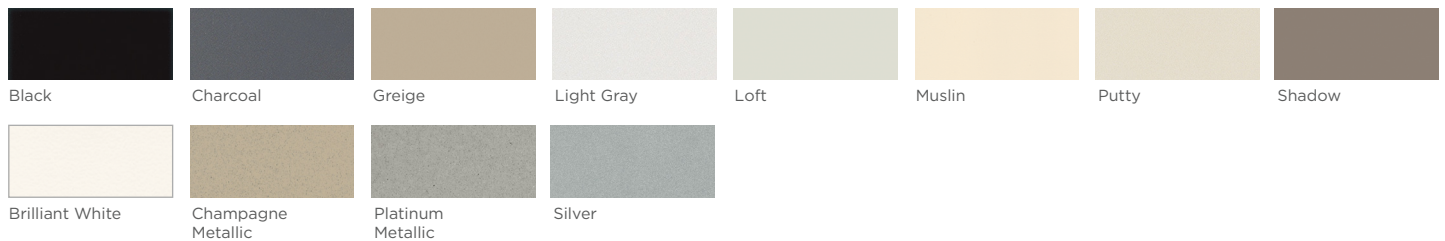

STATIC BENCHING PAINTS

HEIGHT-ADJUSTABLE BASE PAINTS